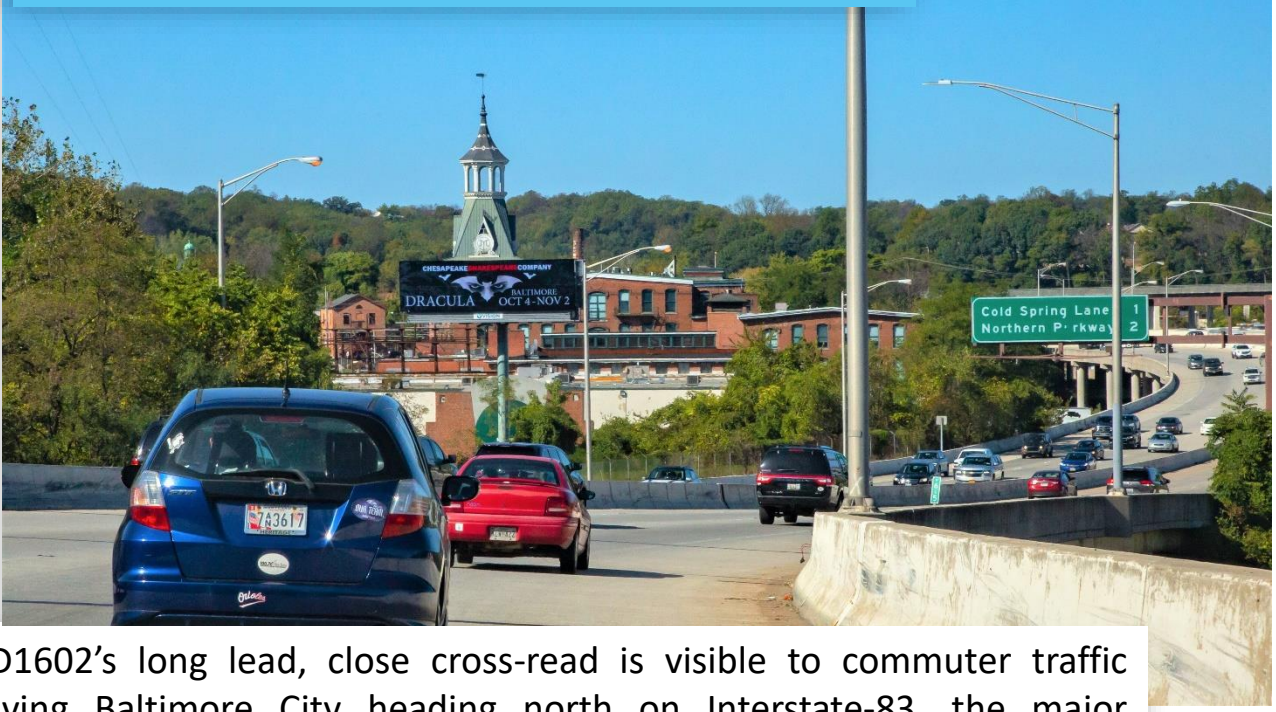

# Baltimore, MD

MD1602: I-83, 720 ft. South of Union Ave, w/s, f/s

MD1602's long lead, close cross-read is visible to commuter traffic leaving Baltimore City heading north on Interstate-83, the major North/South highway from downtown Baltimore to the higher-income regions of Baltimore County and southern PA. This bulletin offers a better angle and longer read time than other OOH and DOOH offerings in this vicinity.

<b>Size:</b>	14'H x 48'W
<b>Materials:</b>	Digital
<b>Facing:</b>	South
<b>Illumination:</b>	Yes
<b>Weekly Impressions:</b>	<b>314,706</b>
<b>LAT:</b>	39.329849
<b>LONG:</b>	-76.642127
<b>TAB ID:</b>	499604