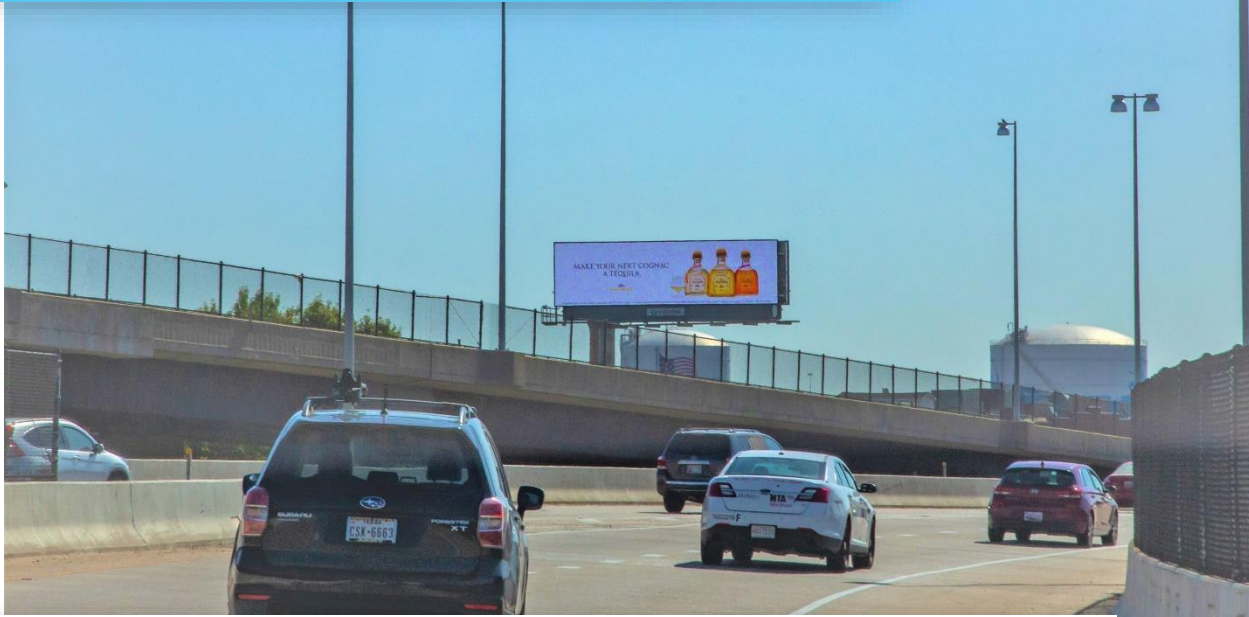

# Baltimore, MD

MD1601: I-395 @ South Martin Luther King Jr. Blvd., e/s, f/n

With the Baltimore skyline serving as a backdrop, this spectacular bulletin captures traffic exiting the Inner Harbor, M&T Bank Stadium, Camden yards and all points downtown. As one of only two faces on I-395 this has become one of the most coveted and strategic units in the market that will be a centerpiece for your campaign.

Size:	14'H x 48'W
Materials:	Digital
Facing:	North
Illumination:	Yes
Weekly Impressions:	226,885
LAT:	39.275984
LONG:	-76.61928
TAB ID:	30801276